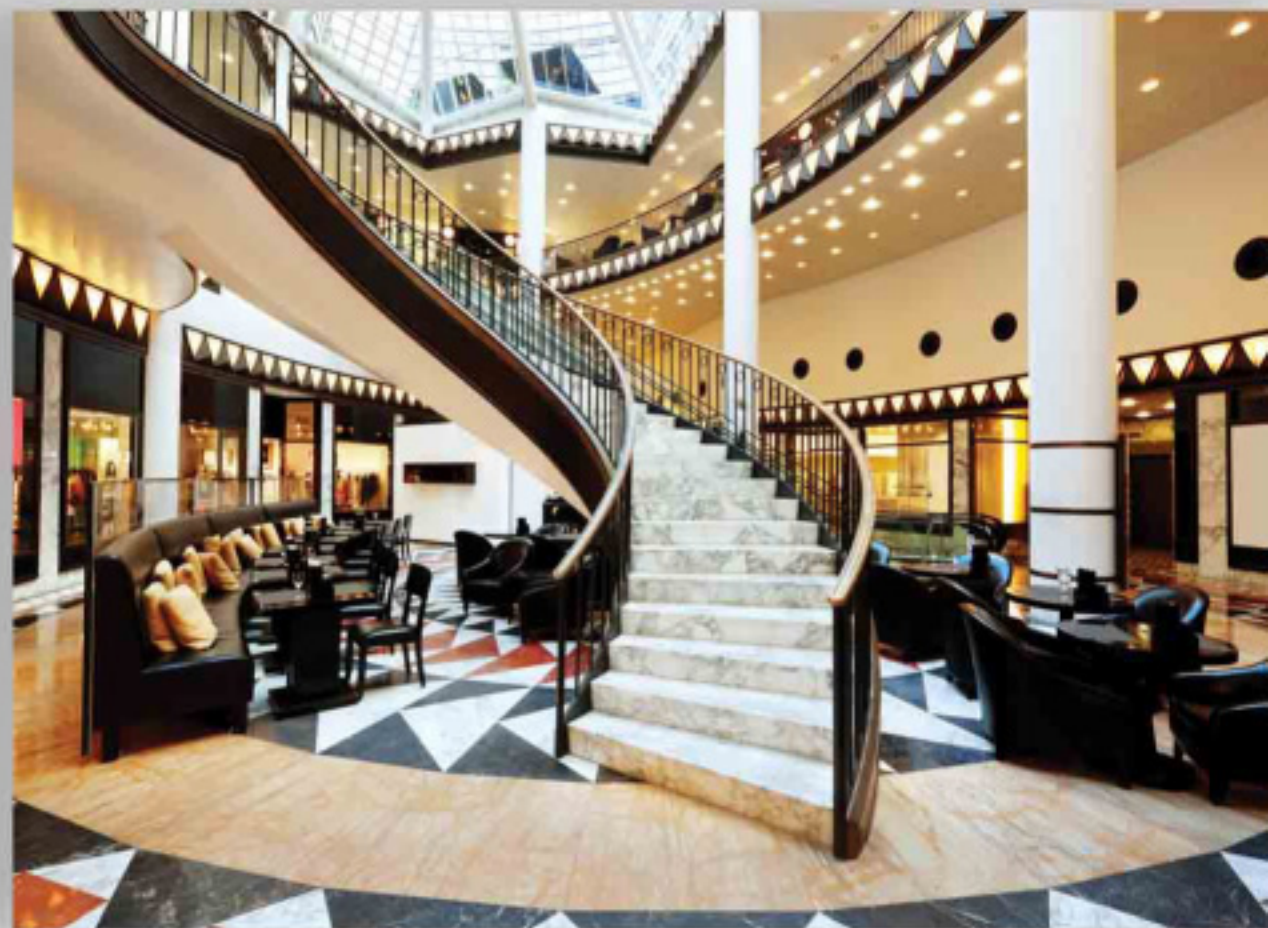

Mai Khao Beach Condotel

Lobby / Reception Area:

The images shown are computer generated, any change can be applied without notice. All rights reserved

Tel: +66-620725588

Tel: +66-824440555

Tel: +66-993580666

www.MBCphuket.com
www.facebook.com/PhuketMBC