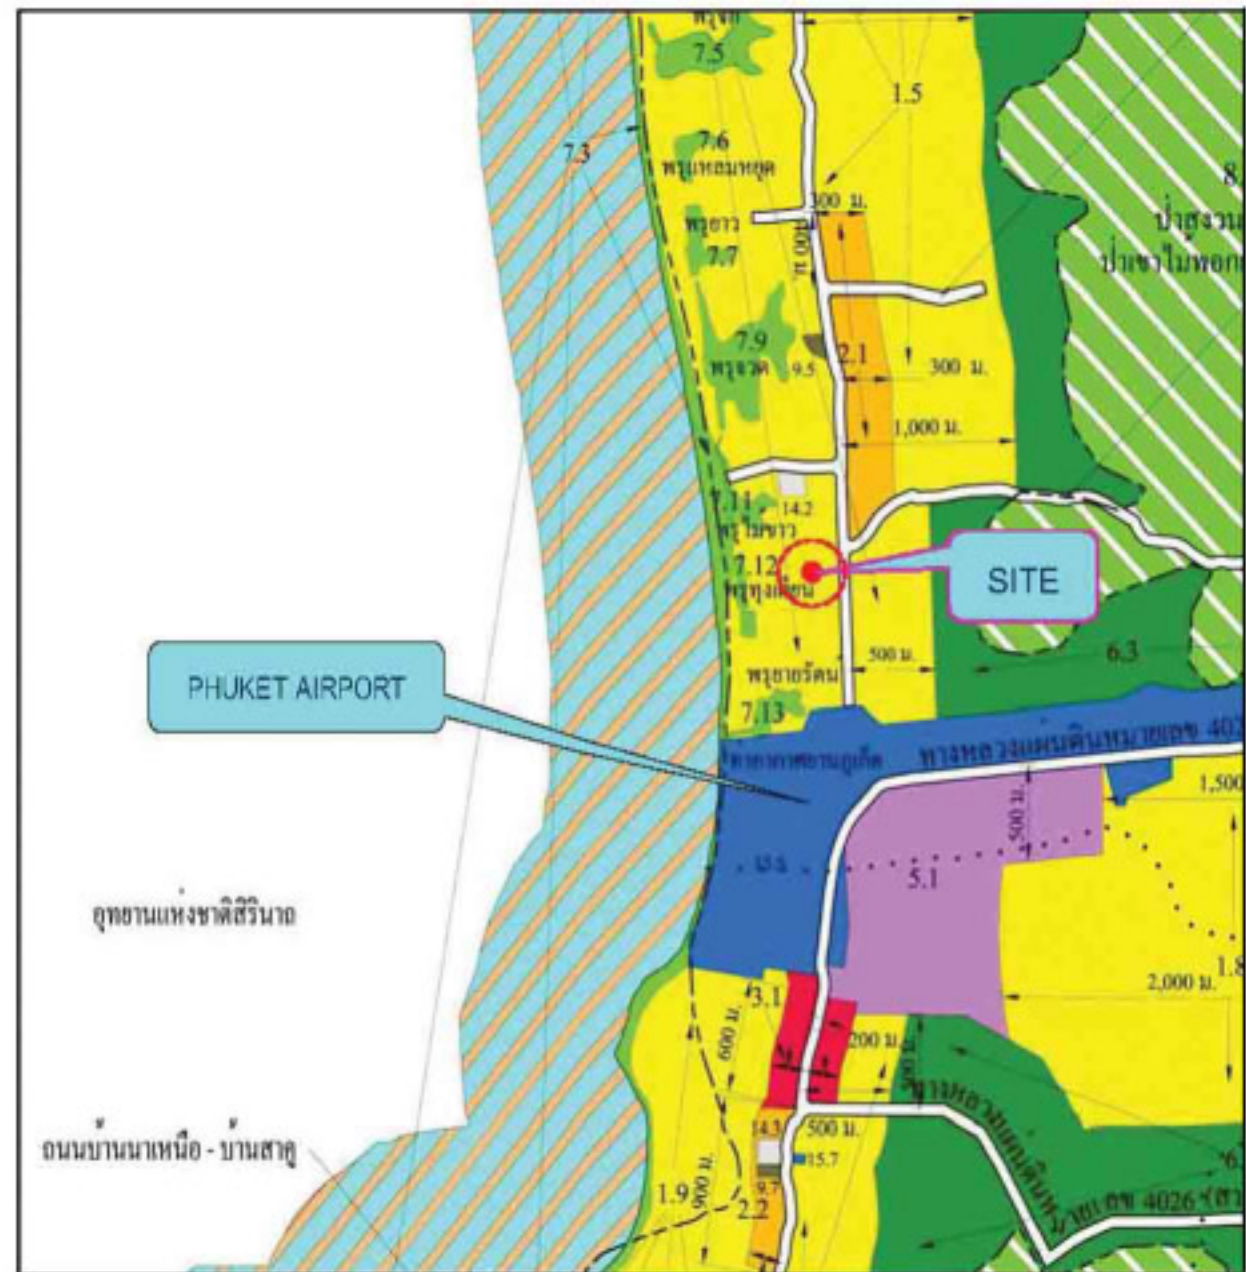

Site project on Phuket Town Plan law map : on **zone yellow**

provision thus : can build condominium, apartment or hotel.