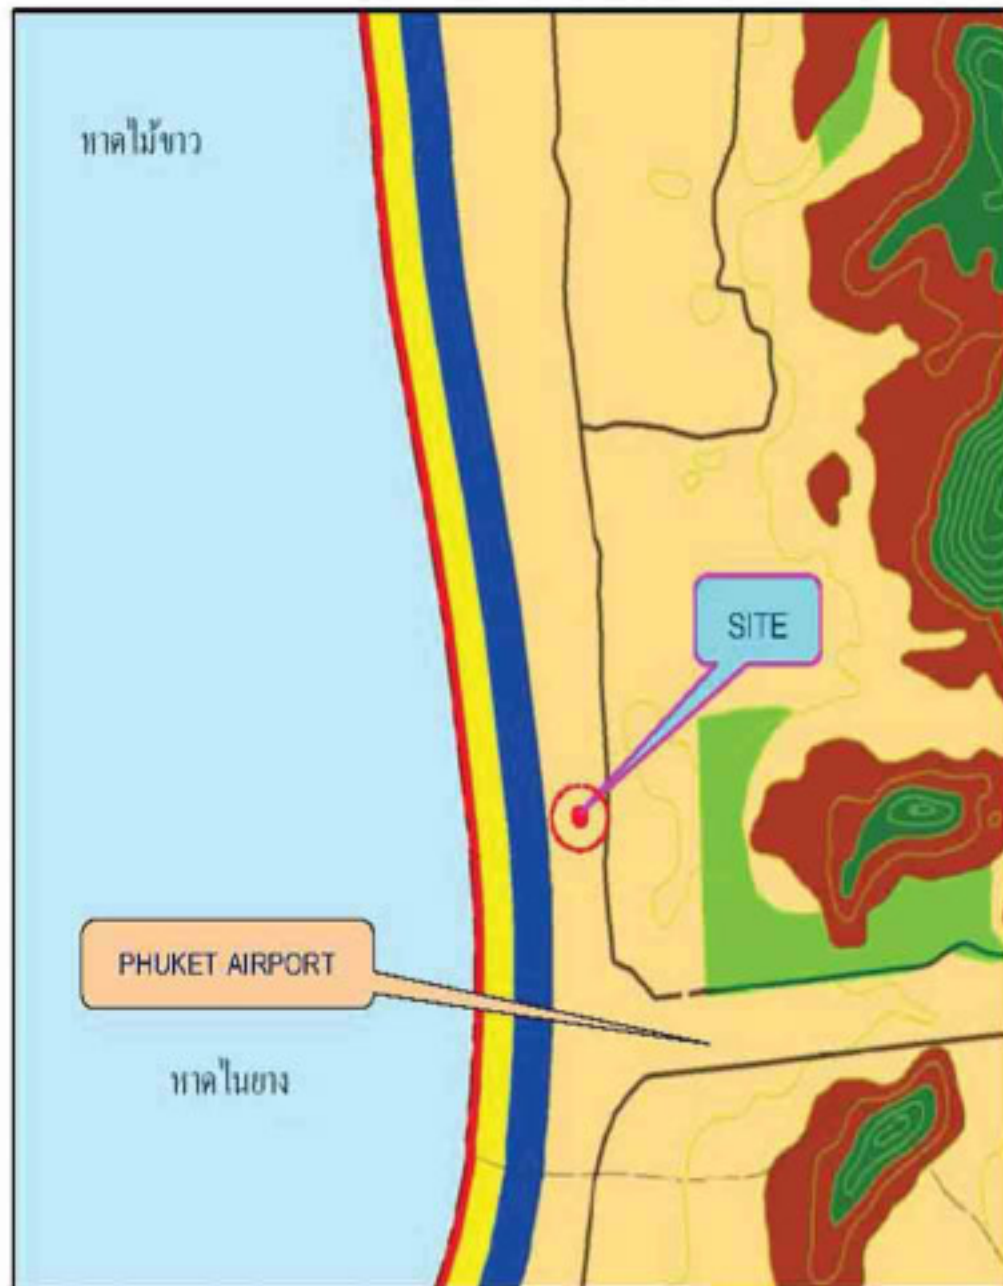

Mai Khao Beach Condotel

The images shown are computer generated, any change can be applied without notice. All rights reserved

Site project on Phuket Environmental law map : on **zone 8** provision thus

1. Building height not more 23 m.